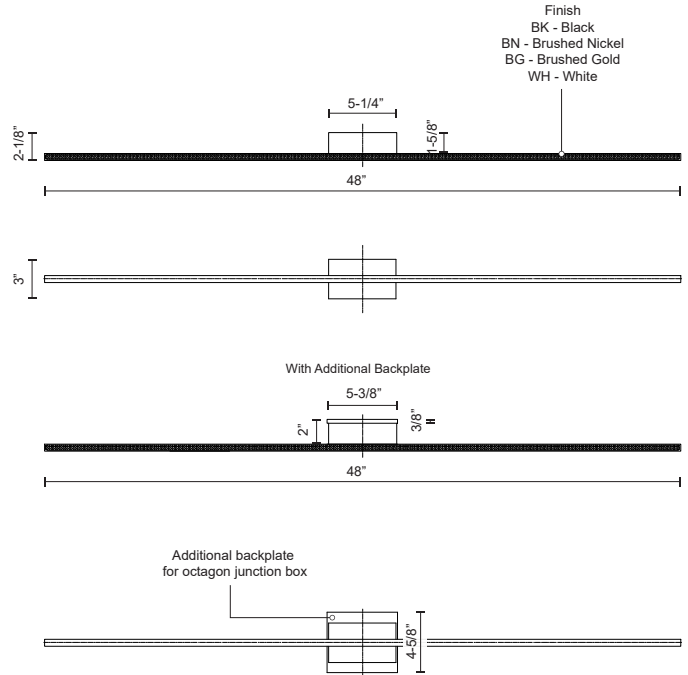

VEGA MINOR VL18248

VANITY

PROJECT

VL18248-BG
Brushed Gold

VL18248-BK
Black

VL18248-BN
Brushed Nickel

VL18248-WH
White

SPECIFICATION DETAILS

Fixture Dimensions	W48" x H3" x E2-1/8"
Light Source	LED with DC Driver
Wattage	44W
Total Lumens	3690lm
Delivered Lumens	BK-1268lm; BN-2132lm; WH-2524lm;
Voltage	120V
Color Temperature	3000K
CRI (Ra)	90CRI
Optional Color Temps	2700K - 5000K Available, Minimum Order Quantities Apply
LED Rated Life	50,000 hours
Dimming	100% - 10%, TRIAC or ELV Dimmer (Not Included)
Diffuser Details	White Acrylic Diffuser
ADA Compliant	Yes
Location	Damp
Illumination Direction	Downlight
Mounting Style	All Orientation; Wall;
CEC Title 24 JA8	Yes, JA8-2022
Canopy Dimensions	W5-3/8" x H4-5/8" x E3/8"
Paint Finish	BG01; BK02; BN02; WH02;

* For custom options, consult factory for details.

* For warranty information, please visit www.kuzcolighting.com/warranty

DESCRIPTION

Following the success of the Vega family is the next evolution of the line, Vega Minor. The diminutive square linear profile envelops and radiates a soft uniform light in a diverse spectrum of lengths and unique configurations. Refined details with crafted finishes augment the reductive silhouette of the expanded collection.